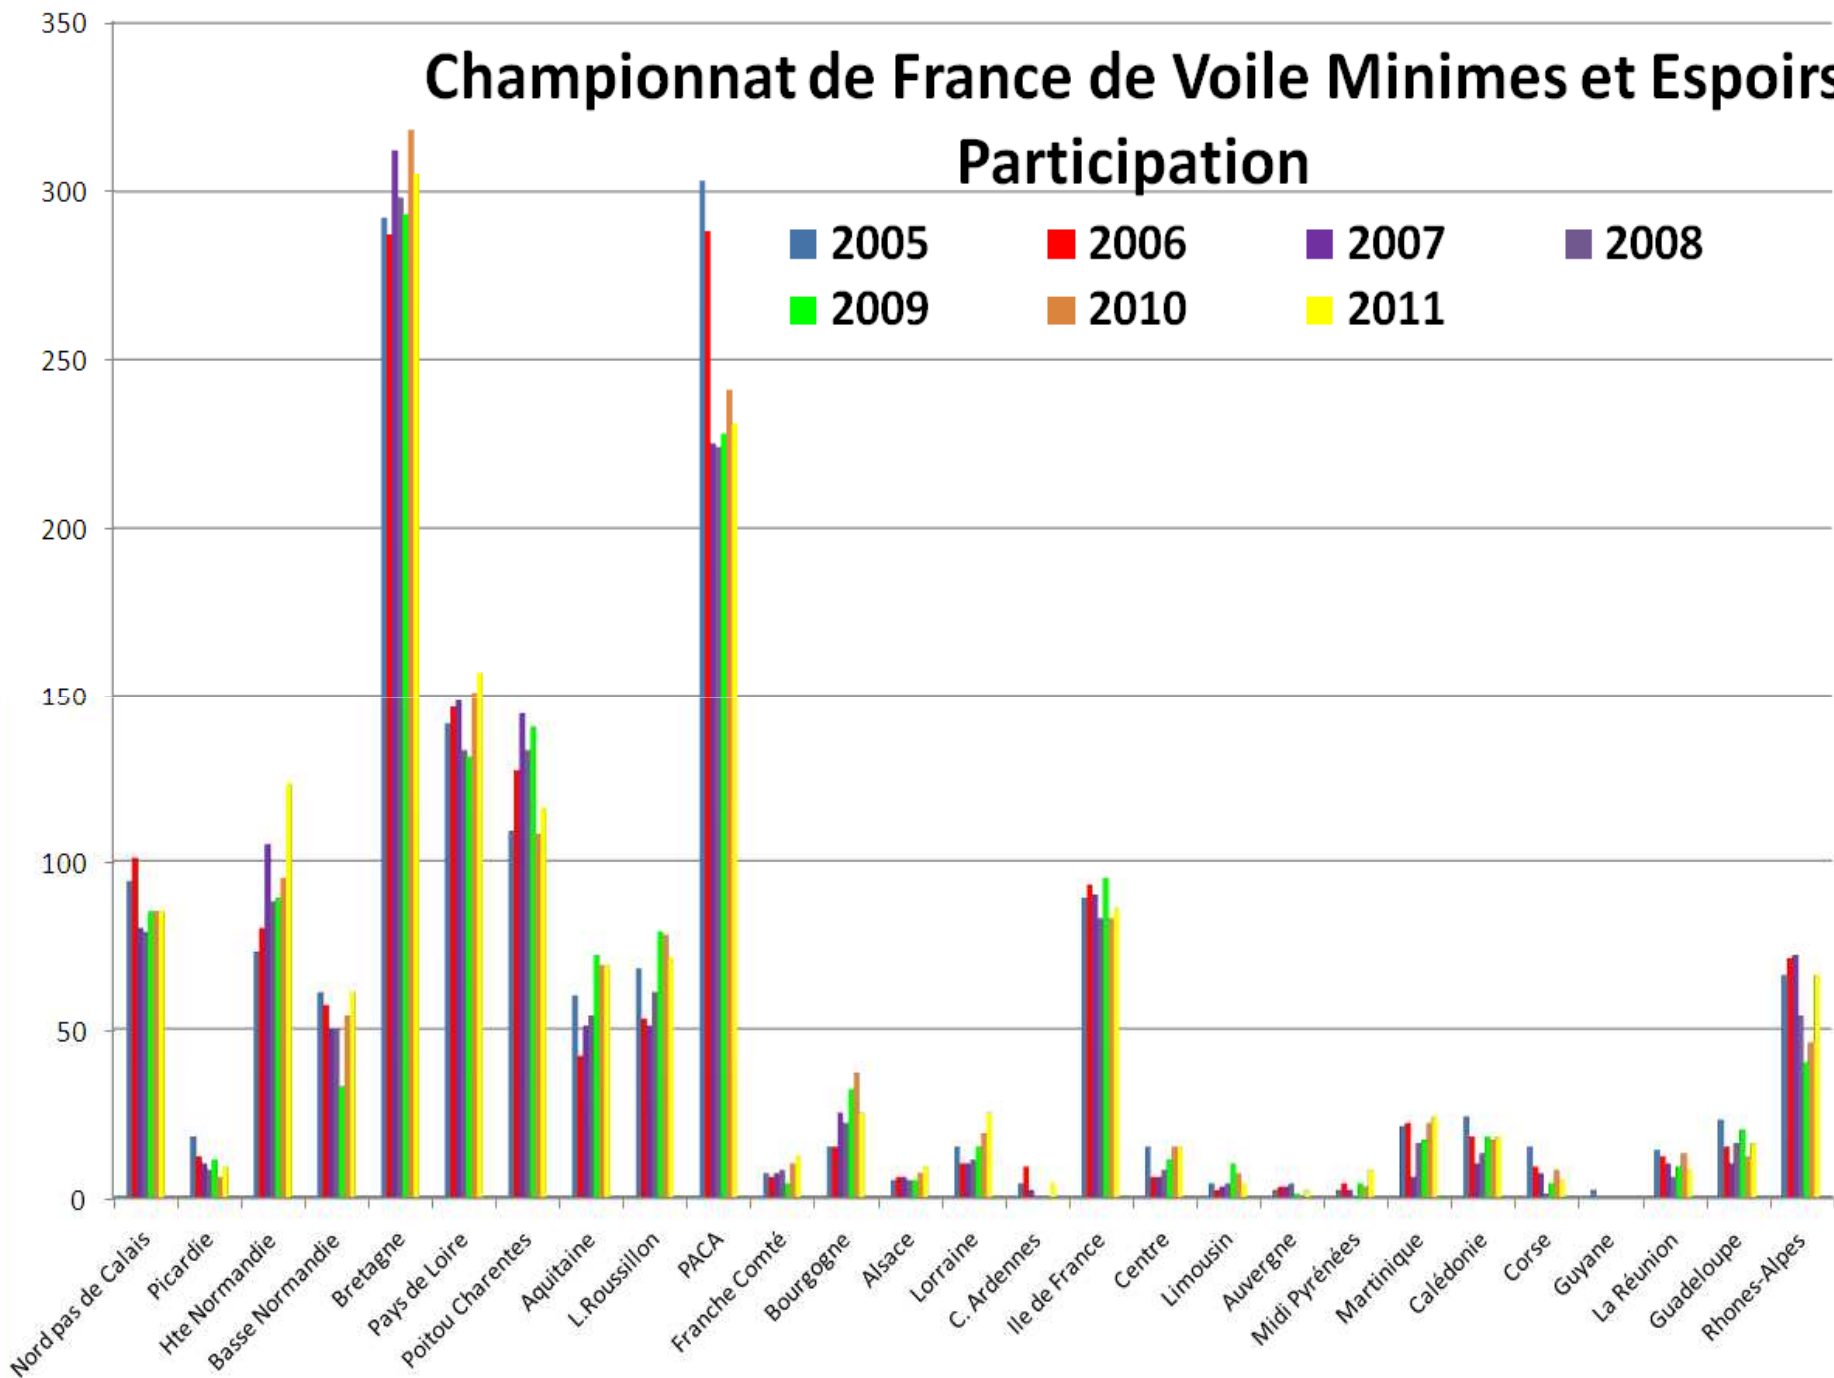

Championnat de France de Voile Minimes et Espoirs

Participation